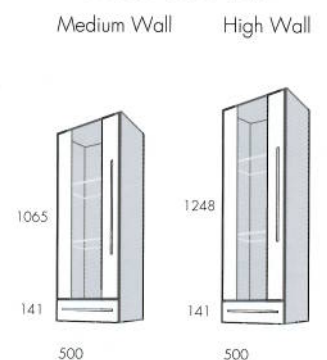

BASE CABINETS

MID HEIGHT CABINETS

TALL CABINETS

WALL CABINETS

BRIDGING CABINETS

DRESSER CABINETS

All Crown Imperial kitchens are supplied with Crown's luxury drawer box featuring a cushioned soft close action.
 *Crown can accommodate the majority of oven/microwave combinations. Please consult your Kitchen Specialist.
 Illustrations are not truly representative. E.&O.E.