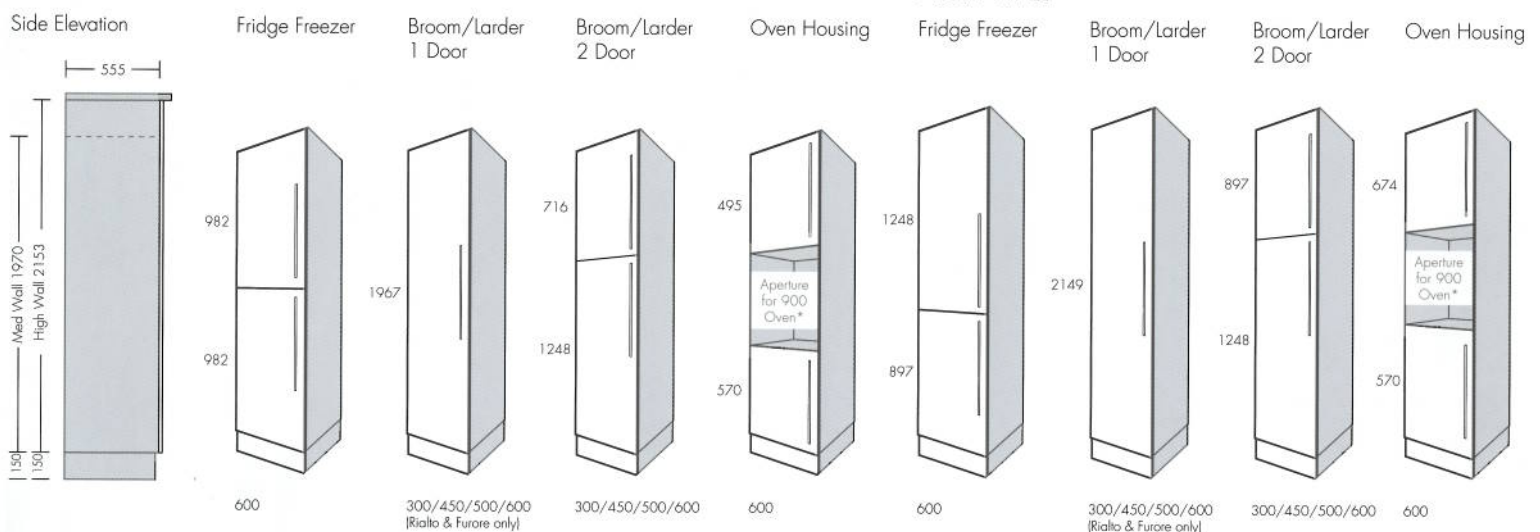

BASE CABINETS

MID HEIGHT CABINETS

TALL CABINETS

WALL CABINETS

BRIDGING CABINETS

DRESSER CABINETS

All Crown Imperial kitchens are supplied with Crown's luxury drawer box featuring a cushioned soft close action.
 *Crown can accommodate the majority of oven/microwave combinations. Please consult your Kitchen Specialist.
 Illustrations are not truly representative. E.&O.E.