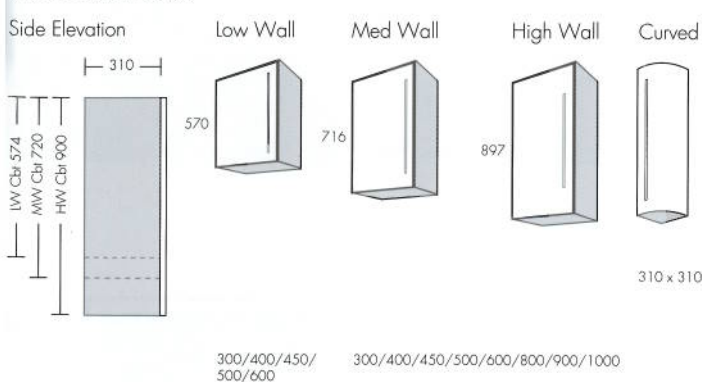

BASE CABINETS

MID HEIGHT CABINETS

TALL CABINETS

WALL CABINETS

BRIDGING CABINETS

DRESSER CABINETS

All Crown Imperial kitchens are supplied with Crown's luxury drawer box featuring a cushioned soft close action.
 *Crown can accommodate the majority of oven/microwave combinations. Please consult your Kitchen Specialist.
 Illustrations are not truly representative. E.&O.E.