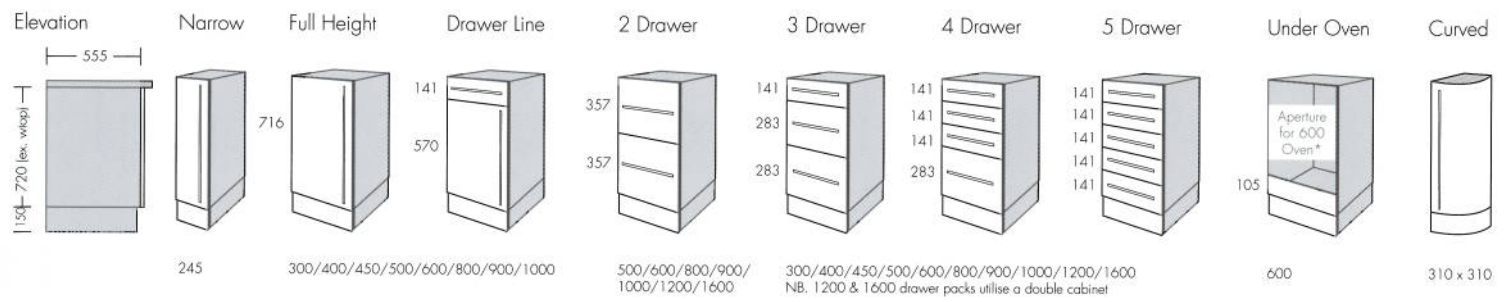

BASE CABINETS

MID HEIGHT CABINETS

TALL CABINETS

WALL CABINETS

BRIDGING CABINETS

DRESSER CABINETS

All Crown Imperial kitchens are supplied with Crown's luxury drawer box featuring a cushioned soft close action.
 *Crown can accommodate the majority of oven/microwave combinations. Please consult your Kitchen Specialist.
 Illustrations are not truly representative. E.&O.E.