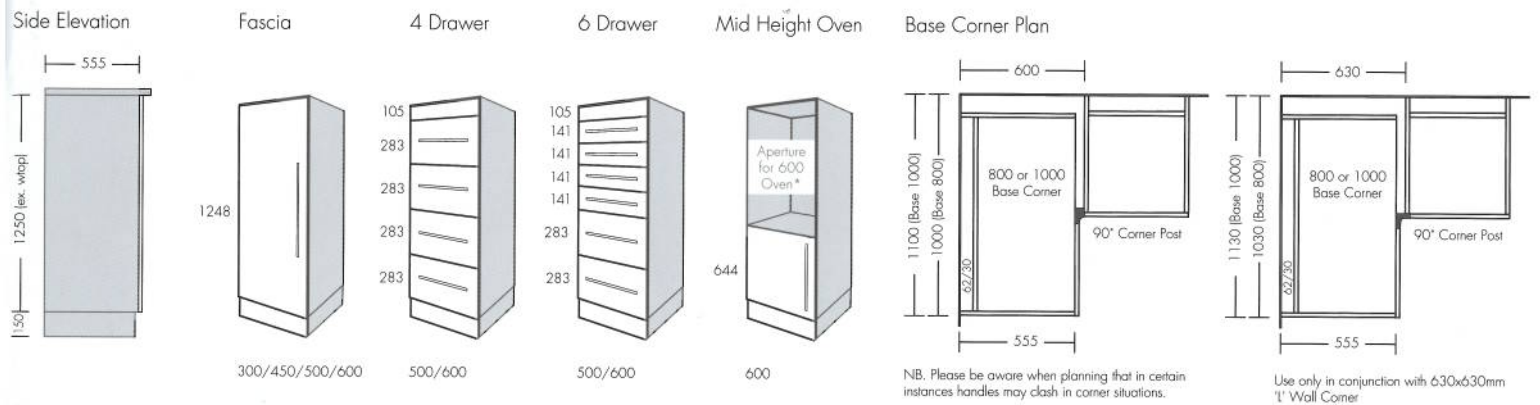

BASE CABINETS

MID HEIGHT CABINETS

TALL CABINETS

WALL CABINETS

BRIDGING CABINETS

DRESSER CABINETS

All Crown Imperial kitchens are supplied with Crown's luxury drawer box featuring a cushioned soft close action.
 *Crown can accommodate the majority of oven/microwave combinations. Please consult your Kitchen Specialist.
 Illustrations are not truly representative. E.&O.E.