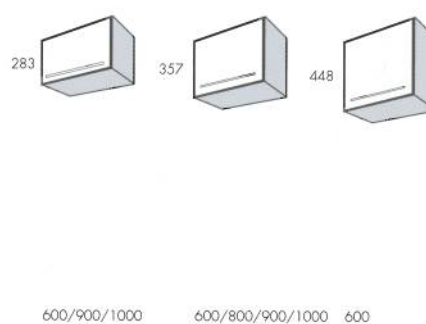

BASE CABINETS

MID HEIGHT CABINETS

TALL CABINETS

WALL CABINETS

BRIDGING CABINETS

DRESSER CABINETS

All Crown Imperial kitchens are supplied with Crown's luxury drawer box featuring a cushioned soft close action.
 *Crown can accommodate the majority of oven/microwave combinations. Please consult your Kitchen Specialist.
 Illustrations are not truly representative. E.&O.E.